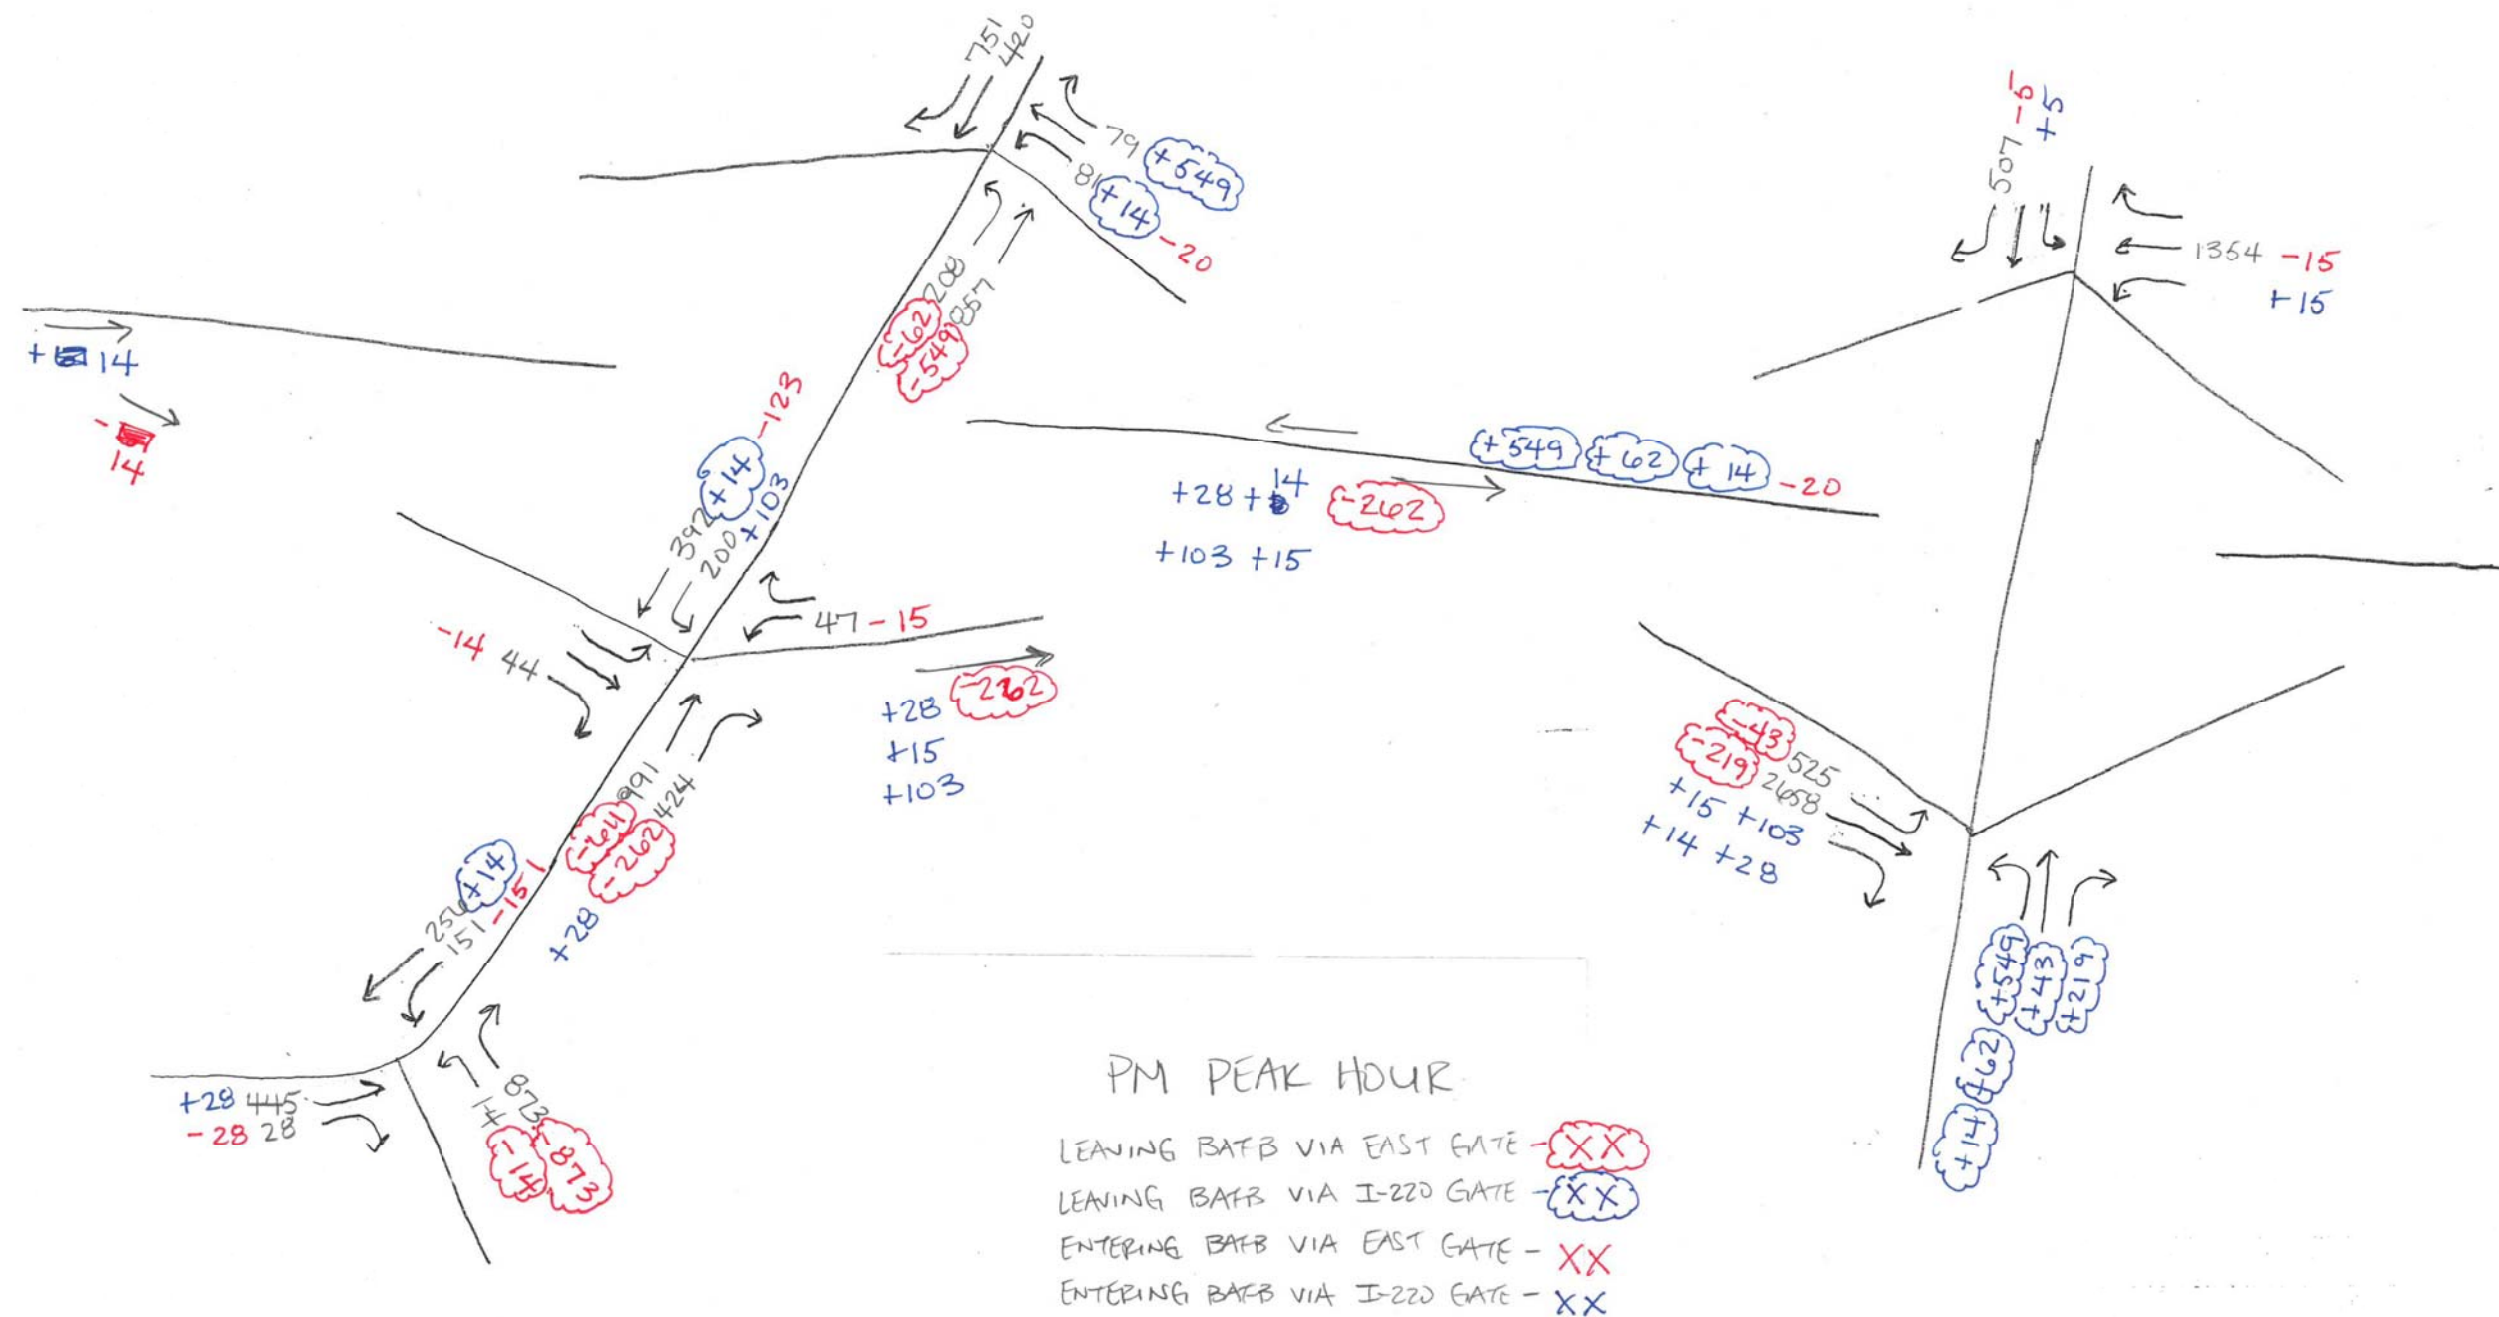

DRAFT - Design Year Redistributed

2038 PM PEAK HOUR REDISTRIBUTED VOLUMES